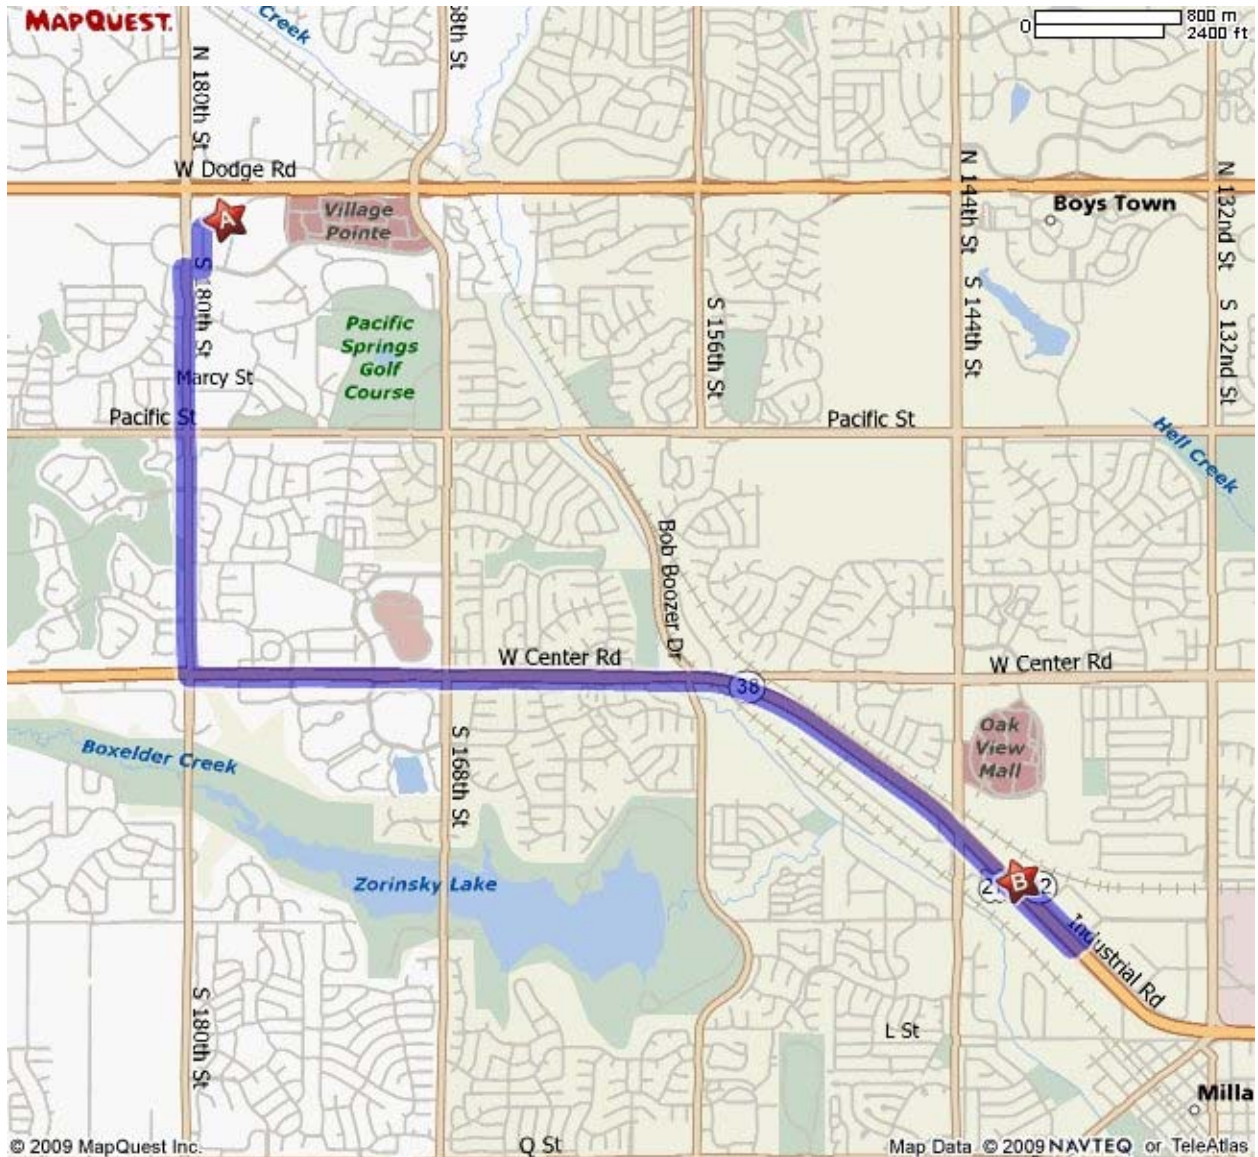

## Directions between Hotel and CETAC Technologies

17879 Chicago St, Omaha, NE 68118-2914 to 14306 Industrial Rd, Omaha, NE 68144-3334

Total Time: 11 minutes Total Distance: 6.27 miles

- |   |  |        |
|---|--|--------|
|  | 1: Start out going SOUTHWEST on CHICAGO ST toward N 179TH CIR.                       | 0.1 mi |
|  | 2: Turn LEFT onto N 179TH ST.  | 0.2 mi |
|  | 3: Turn RIGHT onto BURKE ST.   | 0.1 mi |
|  | 4: Turn LEFT onto S 180TH ST.  | 1.7 mi |
|  | 5: Turn LEFT onto W CENTER RD/US-275 E/NE-92 E. Continue to follow US-275 E/NE-92 E. | 3.8 mi |
|  | 6: Turn LEFT onto S 138TH ST.  | 0.1 mi |
|  | 7: Turn LEFT onto INDUSTRIAL RD. (Frontage Road)                                     | 0.4 mi |
|  | 8: End at 14306 Industrial Rd Omaha, NE 68144-3334                                   |        |