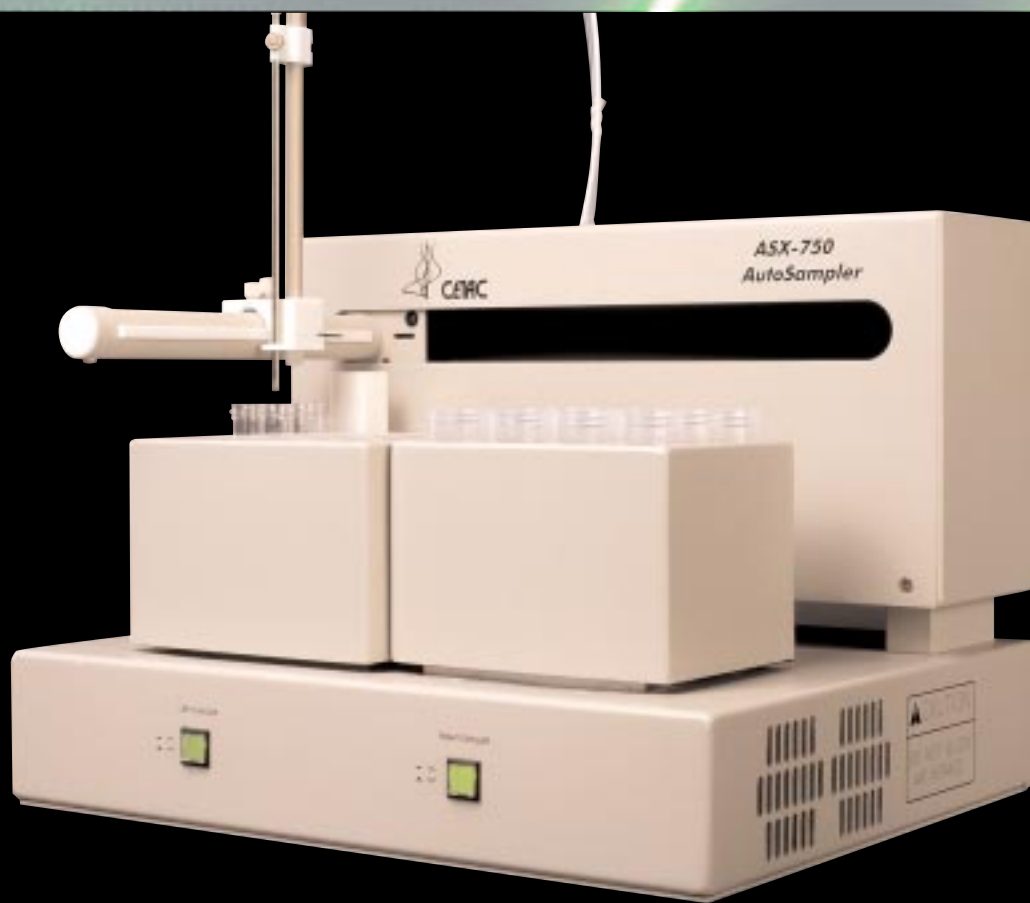

THROUGHPUT

CONTROL

FLEXIBILITY

# ASX • 750

CETAC ASX 750 Temperature Controlled Autosampler