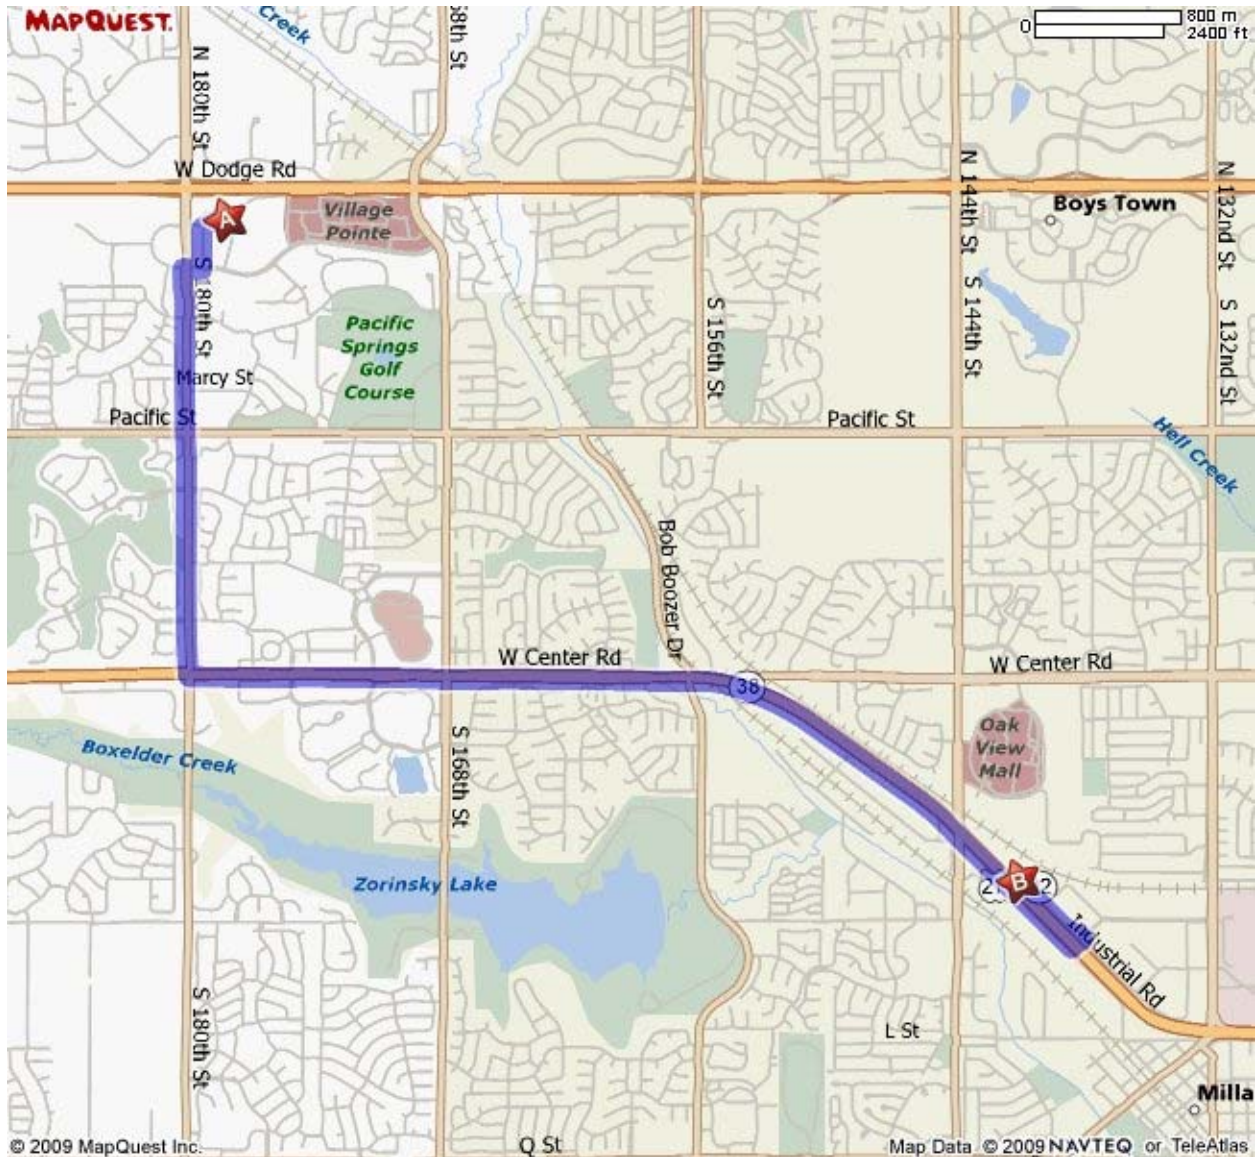

Amenities 

Directions between Hotel and CETAC Technologies

17879 Chicago St, Omaha, NE 68118-2914 to 14306 Industrial Rd, Omaha, NE 68144-3334

Total Time: 11 minutes Total Distance: 6.27 miles

- | | | |
|---|--|--------|
|  | 1: Start out going SOUTHWEST on CHICAGO ST toward N 179TH CIR. | 0.1 mi |
|  | 2: Turn LEFT onto N 179TH ST. | 0.2 mi |
|  | 3: Turn RIGHT onto BURKE ST. | 0.1 mi |
|  | 4: Turn LEFT onto S 180TH ST. | 1.7 mi |
|  | 5: Turn LEFT onto W CENTER RD/US-275 E/NE-92 E. Continue to follow US-275 E/NE-92 E. | 3.8 mi |
|  | 6: Turn LEFT onto S 138TH ST. | 0.1 mi |
|  | 7: Turn LEFT onto INDUSTRIAL RD. (Frontage Road) | 0.4 mi |
|  | 8: End at 14306 Industrial Rd Omaha, NE 68144-3334 | |